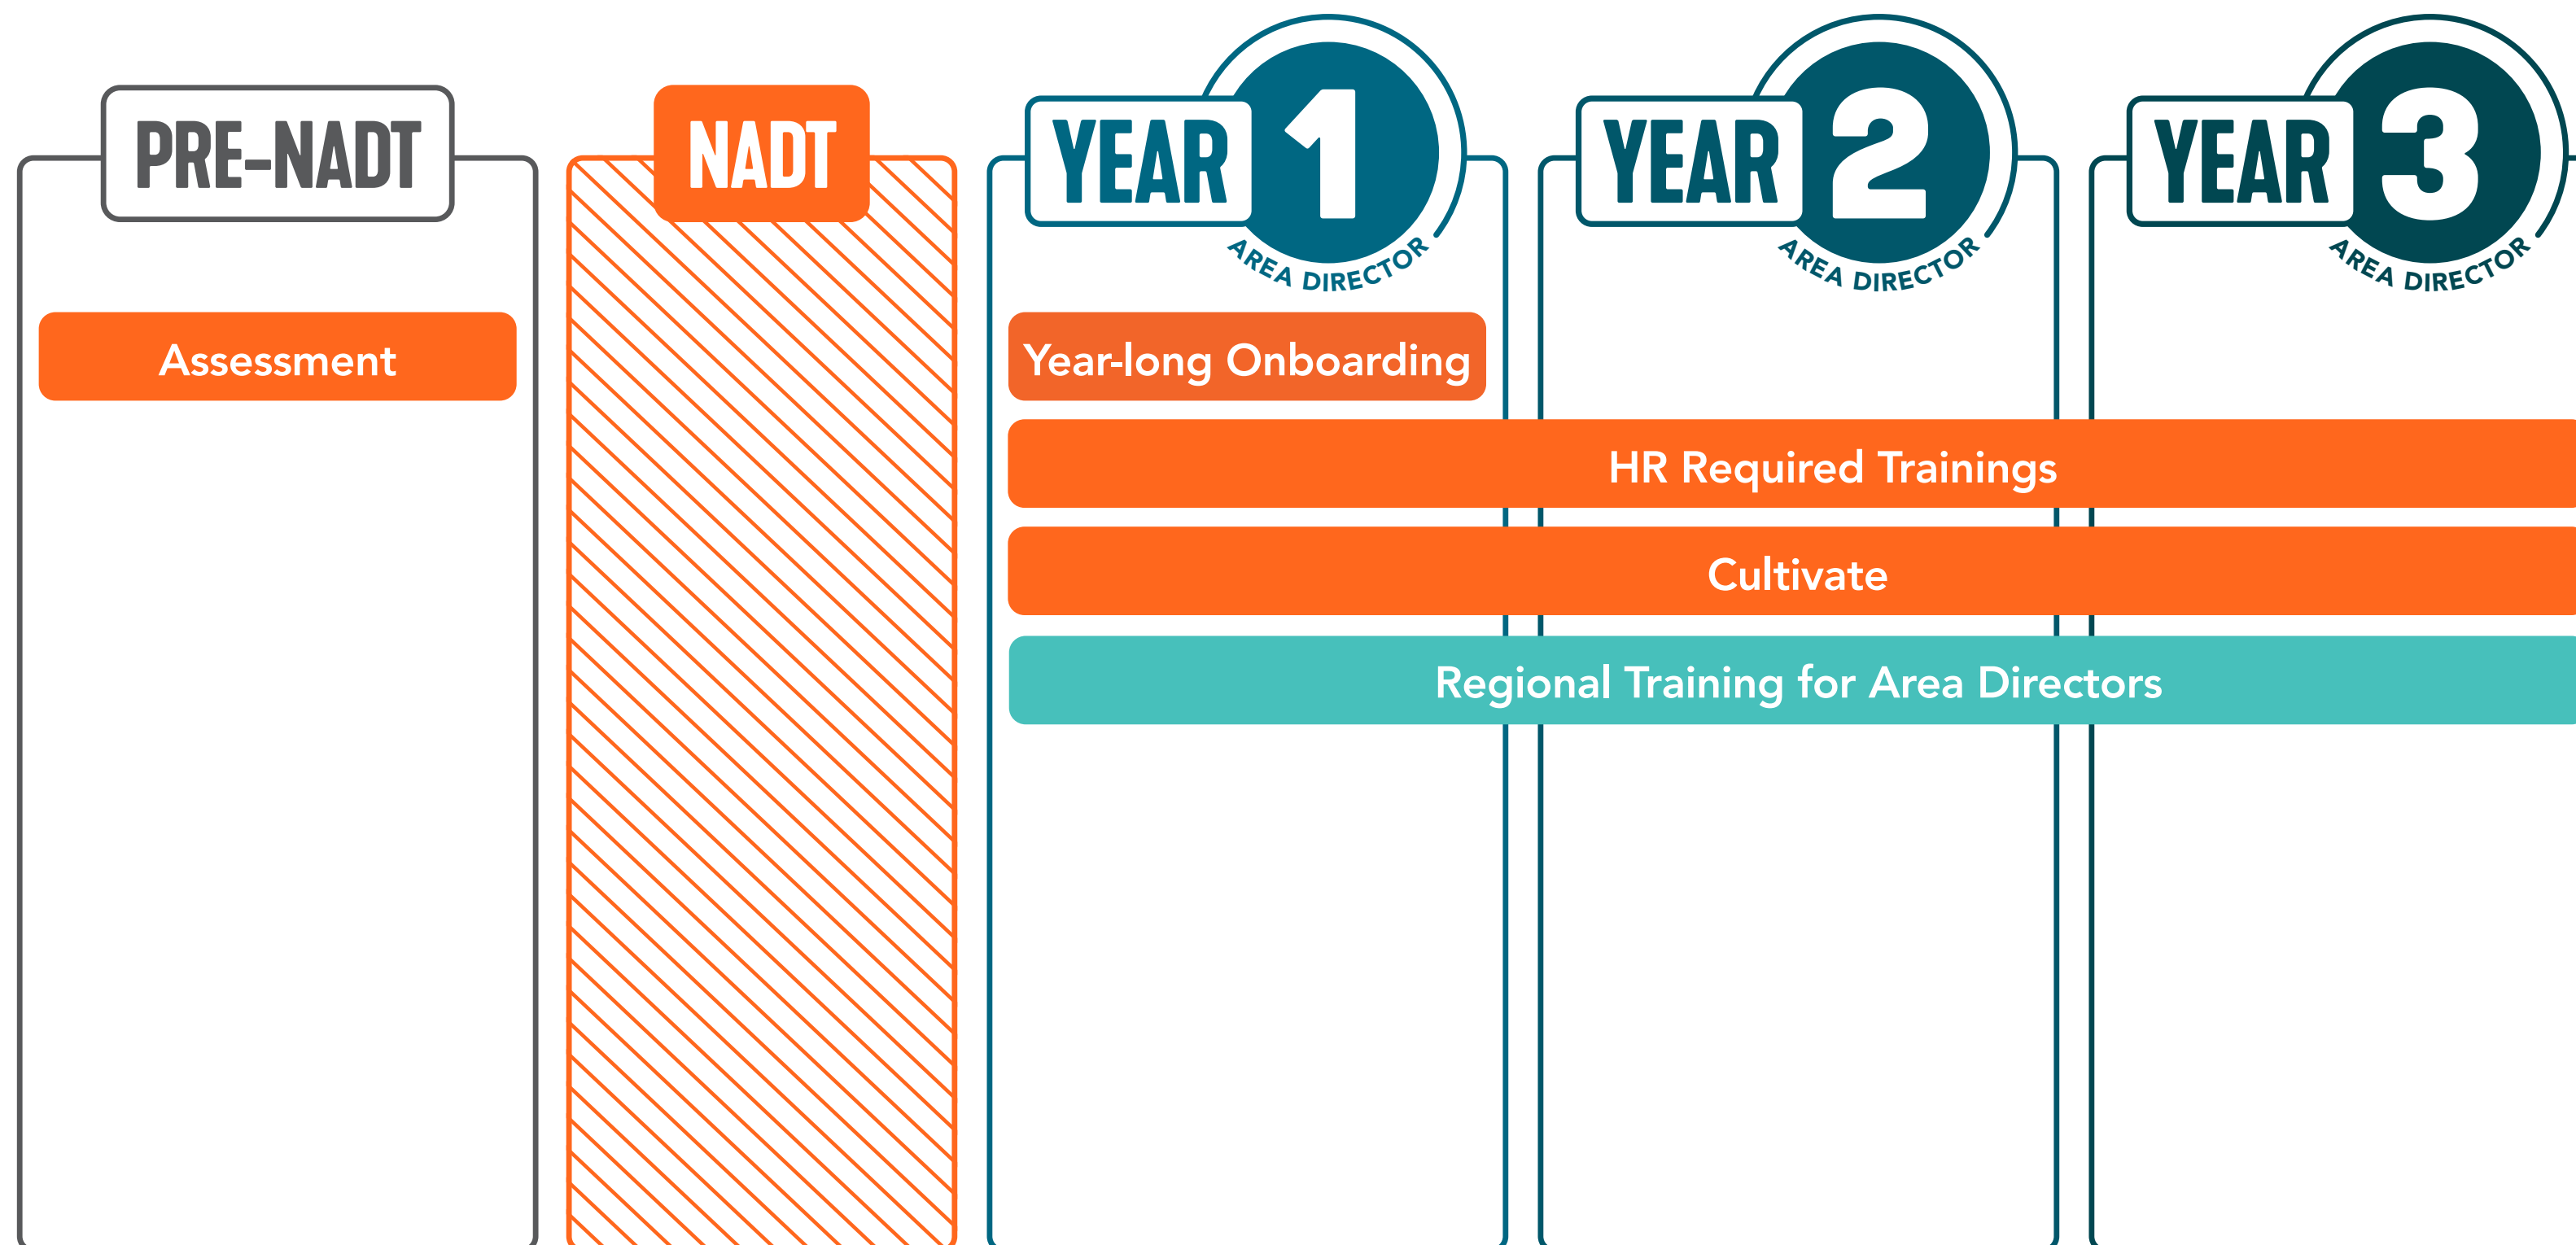

## JOURNEY 1

■ Nationally-sponsored Programs   ■ Area/Region-specific Programs

# CAMPUS STAFF TRAINING PATHWAY

JOURNEY 2

■ Nationally-sponsored Programs   ■ Area/Region-specific Programs

# AREA DIRECTOR TRAINING PATHWAY

Nationally-sponsored Programs    Region-specific Programs (such as RLT meetings and regional staff conferences)