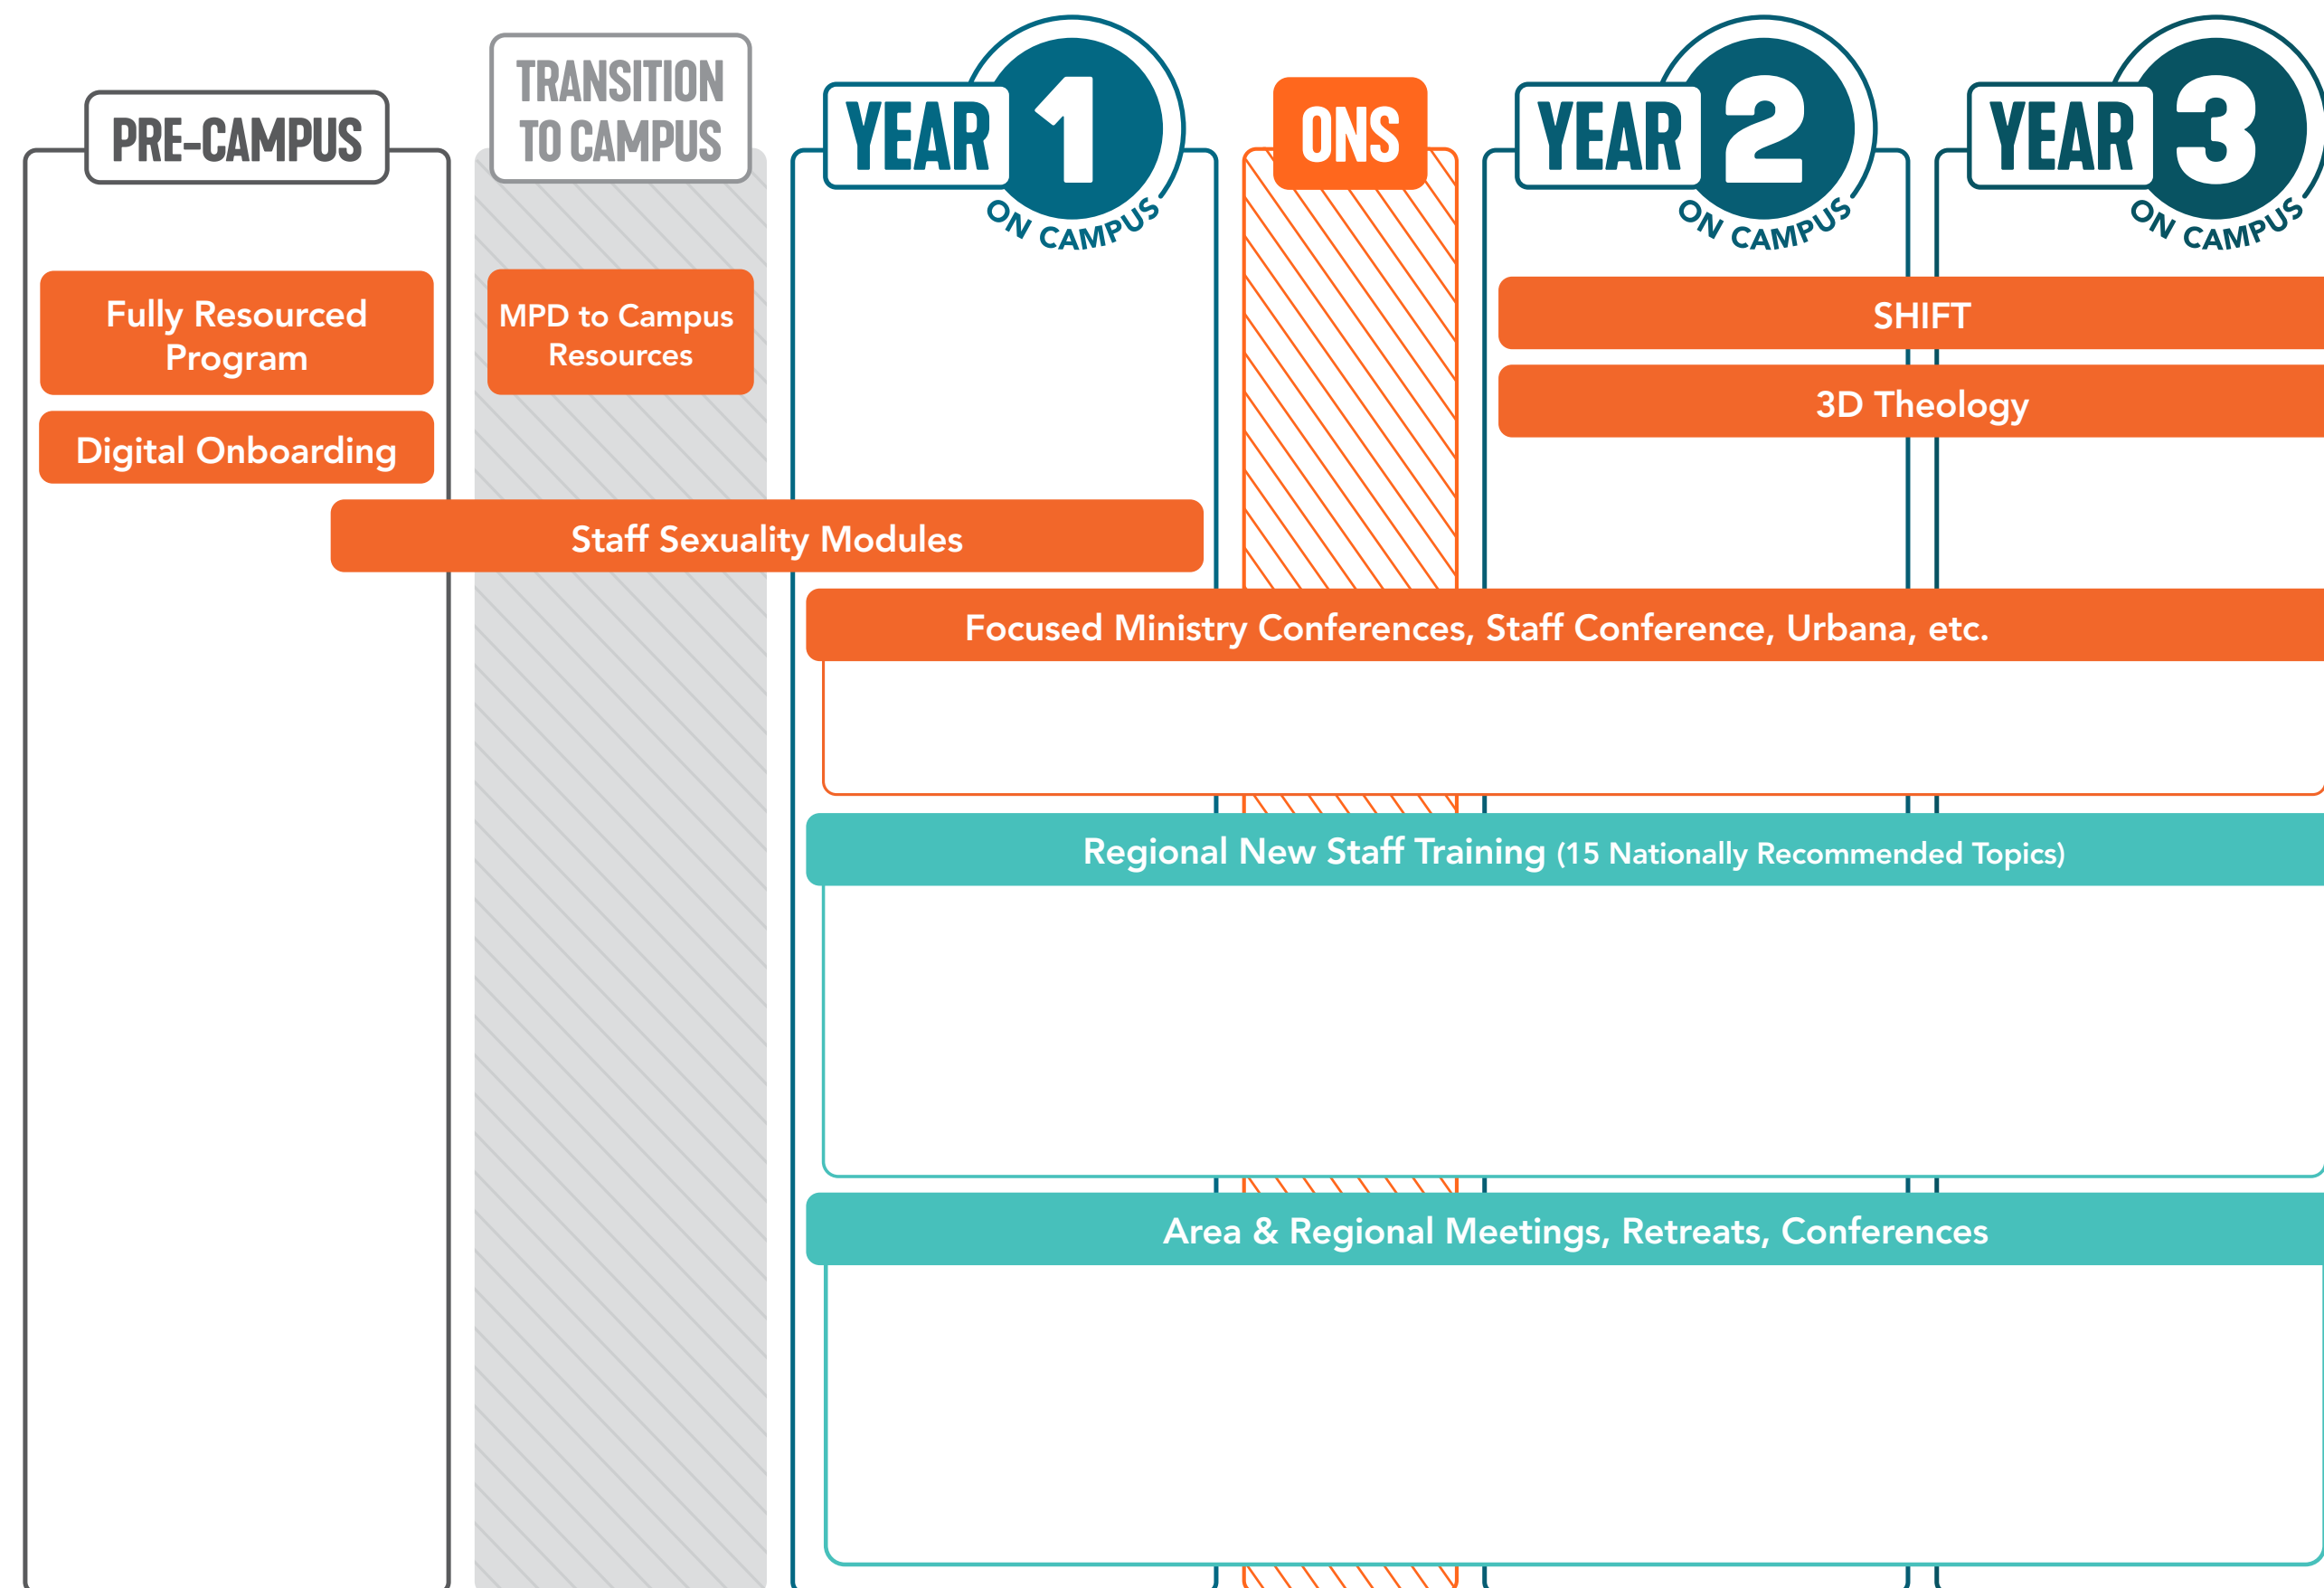

CAMPUS STAFF TRAINING PATHWAY

JOURNEY 1

■ Nationally-sponsored Programs   ■ Area/Region-specific Programs