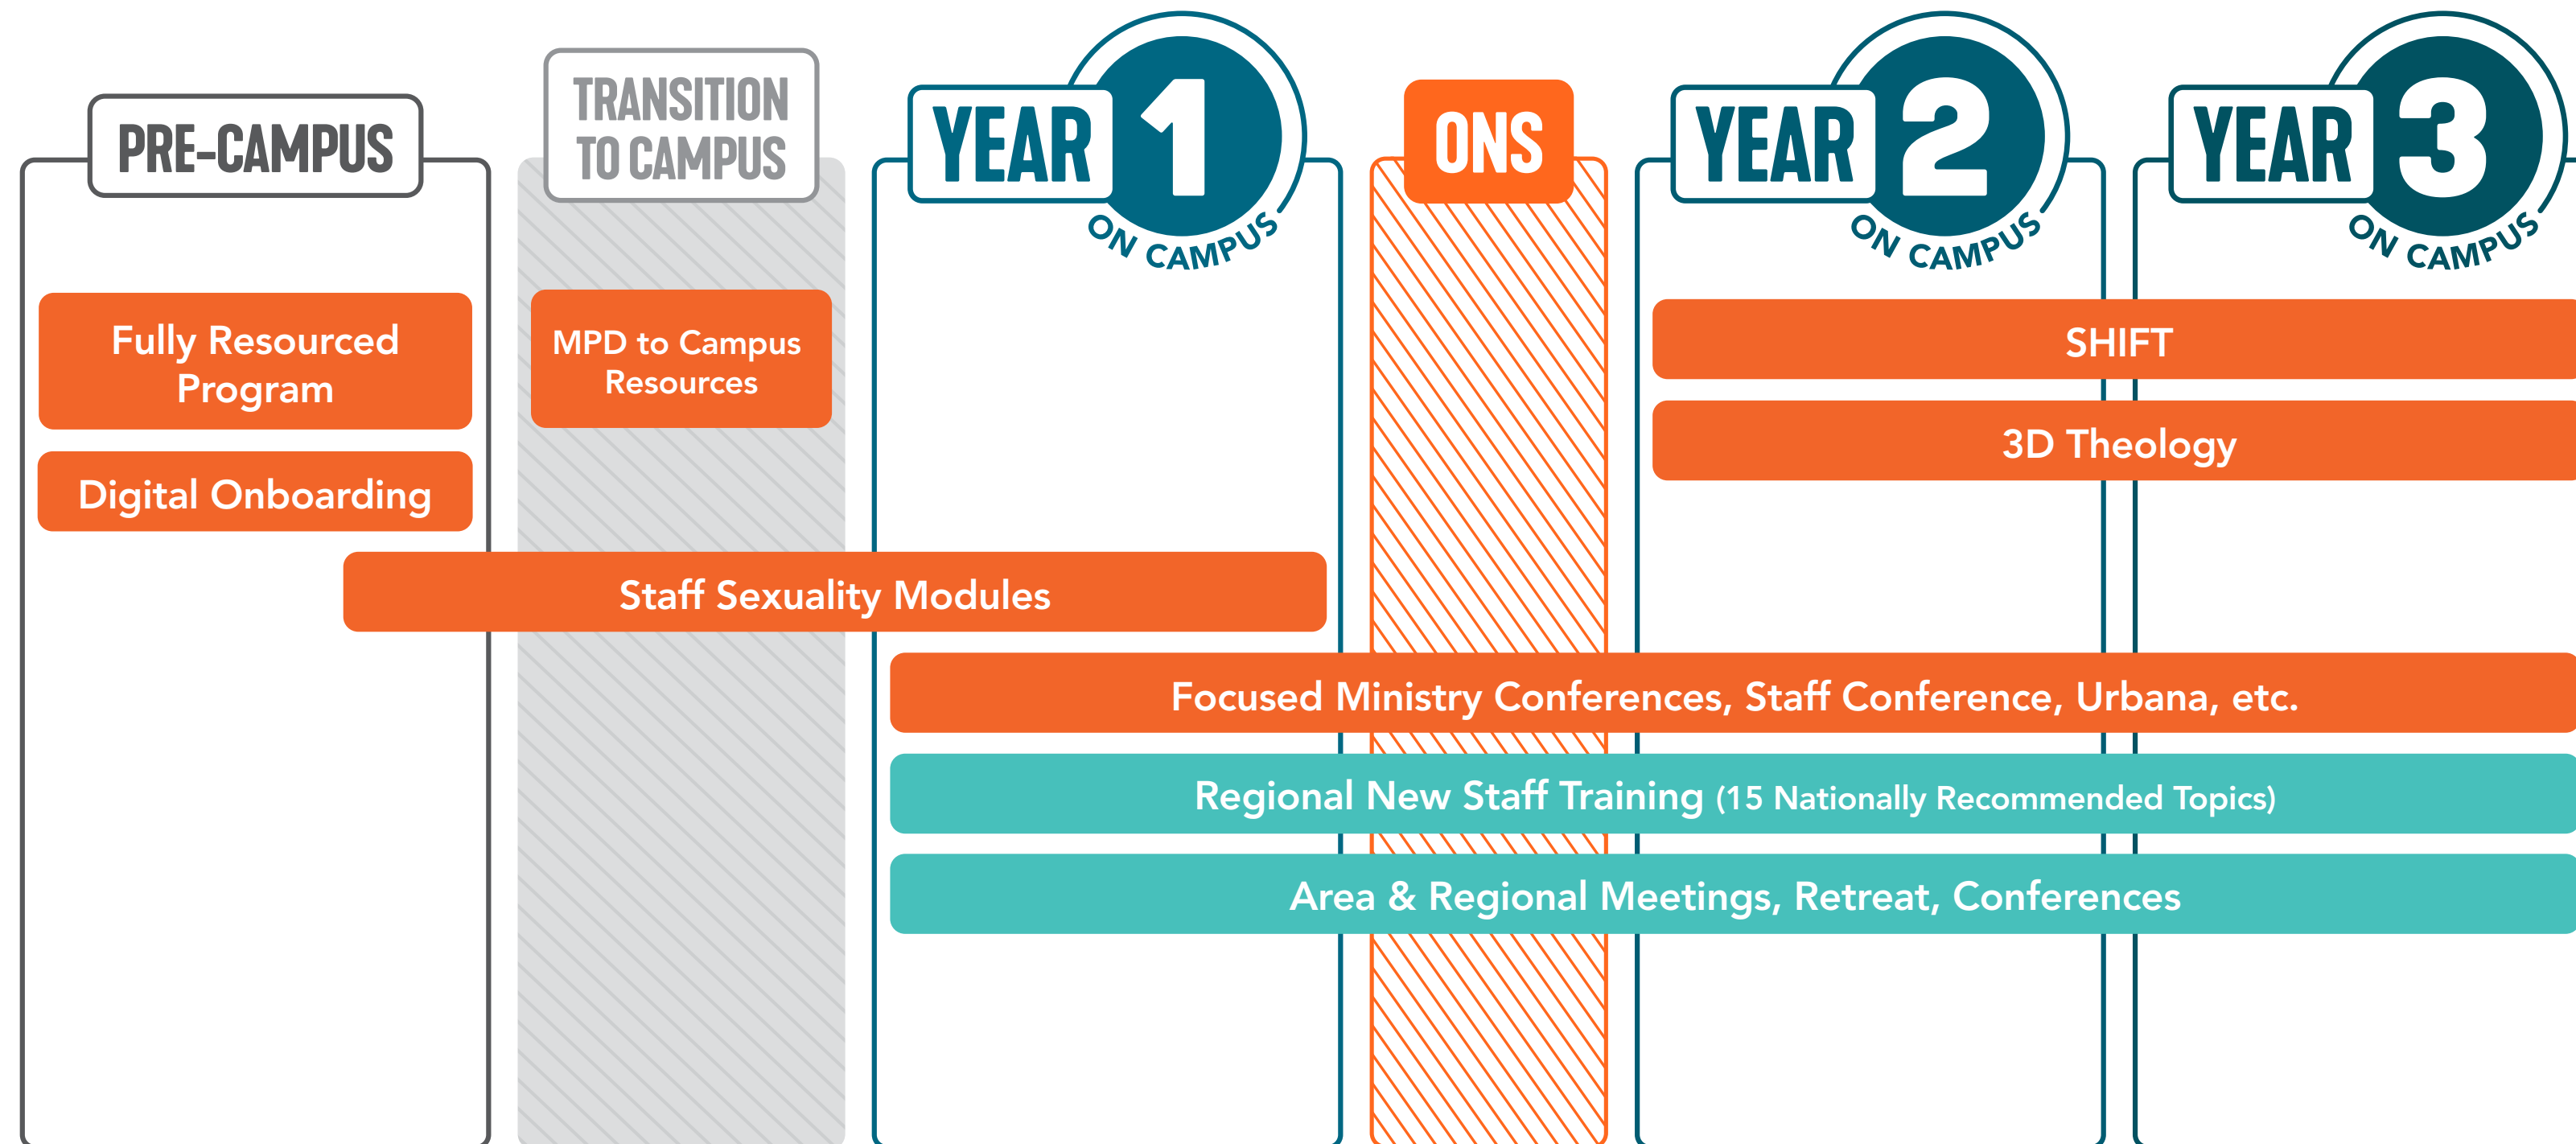

# CAMPUS STAFF TRAINING PATHWAY

## JOURNEY 1

Nationally-sponsored Programs Area/Region-specific Programs

# AREA DIRECTOR TRAINING PATHWAY

Nationally-sponsored Programs    Region-specific Programs (such as RLT meetings and regional staff conferences)