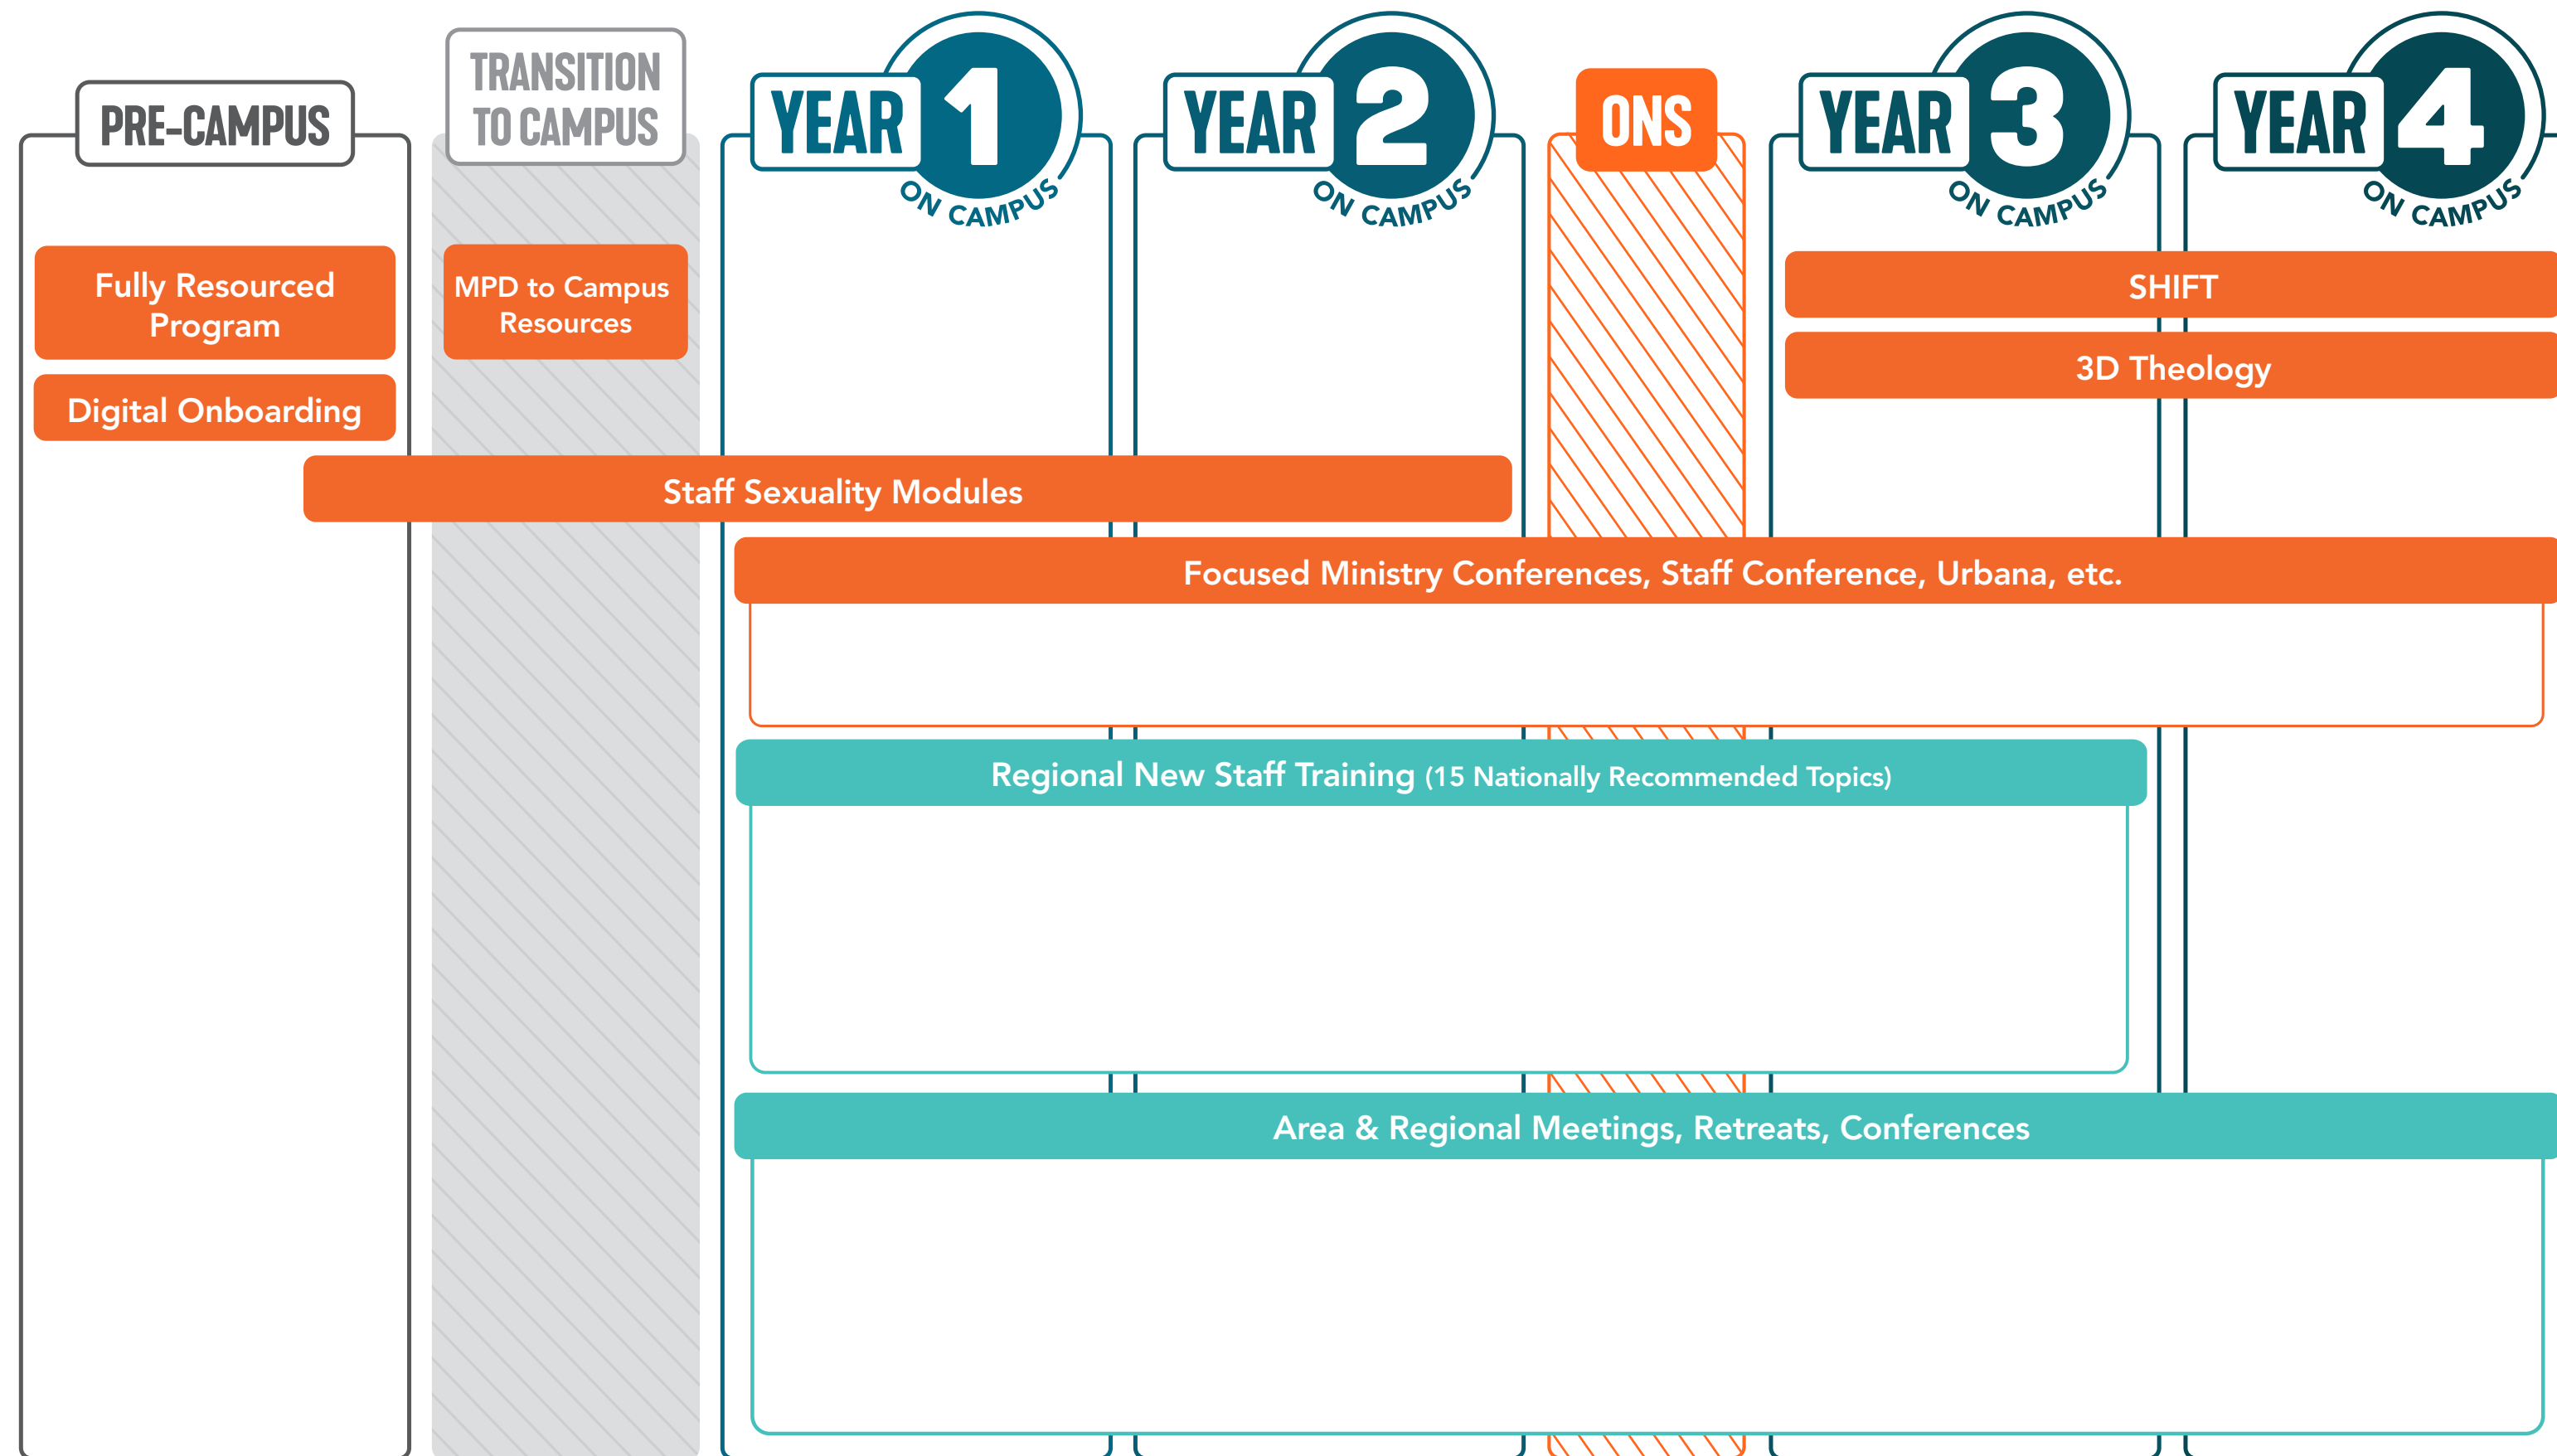

CAMPUS STAFF TRAINING PATHWAY

JOURNEY 2

■ Nationally-sponsored Programs   ■ Area/Region-specific Programs